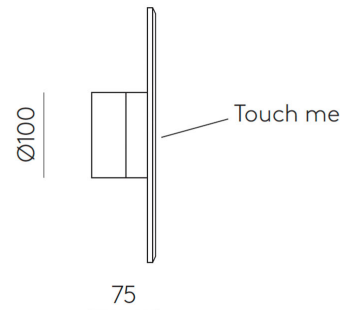

Glic Wall Light

Ø300

PRODUCT DETAILS

Dimensions (cm)	Ø30 x D7.5
Application	Interior
Material	Glass, Steel
Finish	Matte Brass
Lamp	LED 5W 3000K