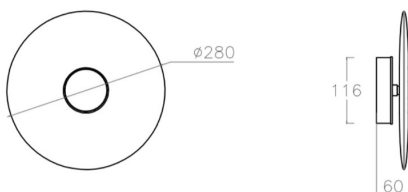

Bide Wall Light

PRODUCT DETAILS

Dimensions	See below
Application	Interior
Material	Alabaster
Lamp	LED 6W 2700K
IP-Rating	IP65

Finishes:

Antique Brass, Brushed Brass, Dark Bronze, Satin Nickel

EXTRA SMALL

MEDIUM

SMALL

LARGE