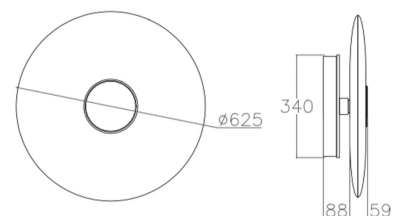

Bide Wall Light

PRODUCT DETAILS

Dimensions	See below
Application	Interior
Material	Alabaster
Lamp	LED 6W 2700K
IP-Rating	IP65

Finishes:

Antique Brass, Brushed Brass, Dark Bronze, Satin Nickel

EXTRA SMALL

MEDIUM

SMALL

LARGE