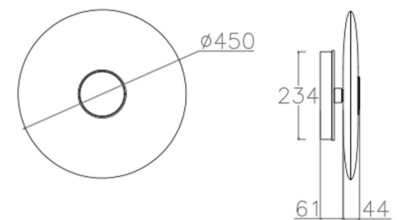

Bide Wall Light

PRODUCT DETAILS

Dimensions	See below
Application	Interior
Material	Alabaster
Lamp	LED 6W 2700K
IP-Rating	IP65

Finishes:

Antique Brass, Brushed Brass, Dark Bronze, Satin Nickel

EXTRA SMALL

MEDIUM

SMALL

LARGE