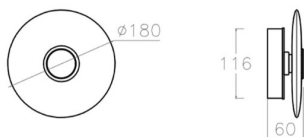

Bide Wall Light

PRODUCT DETAILS

Dimensions	See below
Application	Interior
Material	Alabaster
Lamp	LED 6W 2700K
IP-Rating	IP65

Finishes:

Antique Brass, Brushed Brass, Dark Bronze, Satin Nickel

EXTRA SMALL

MEDIUM

SMALL

LARGE