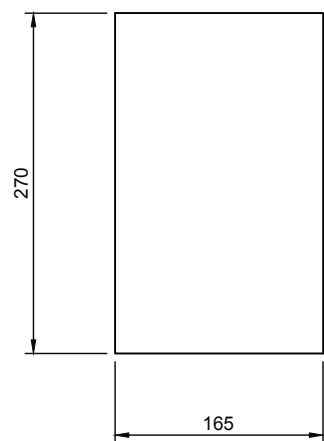

Buckle

Material: Brass

Finishes: Brushed, Aged, Bronzed or Polished Brass

Lamp: 12V LED PCB

12V driver required (110V - 240V)

Each hand finished brass surface is unique and variations may occur.