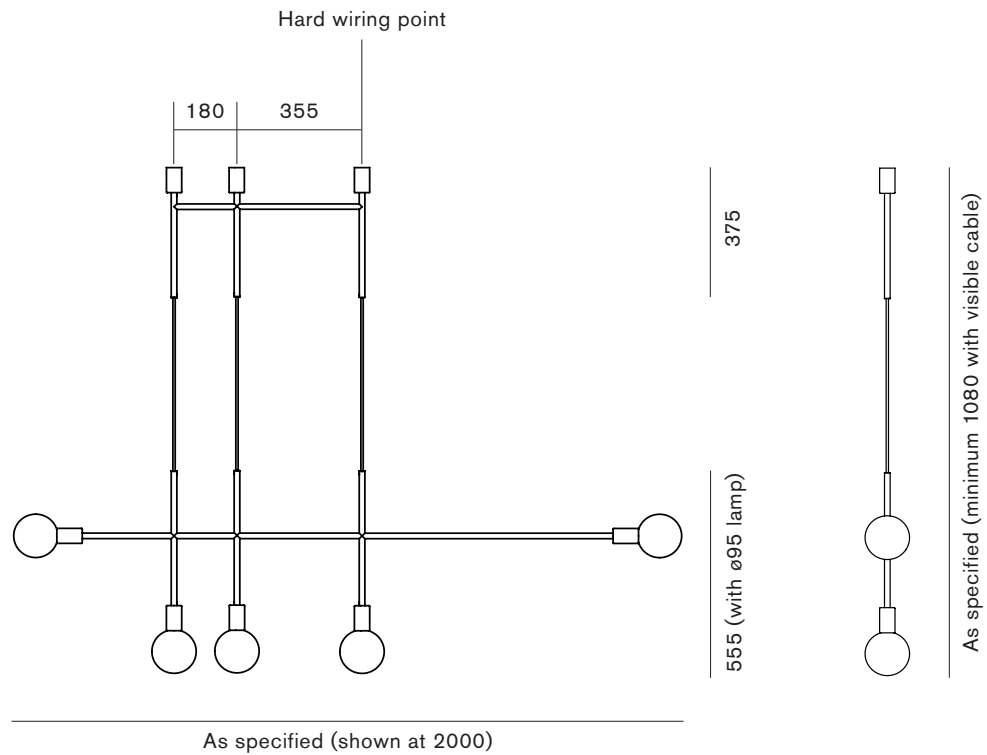

Big Kick

Material: Brass

Finishes: Polished, Aged, Brushed, Bronzed, Blackened or Plated

Cord: Fabric or metal

Lamp: Opal G95 LED (E26/E27 110 - 240V, 12V version available)

Weight: approx 4.5kg

Each hand finished brass surface is unique and variations may occur.