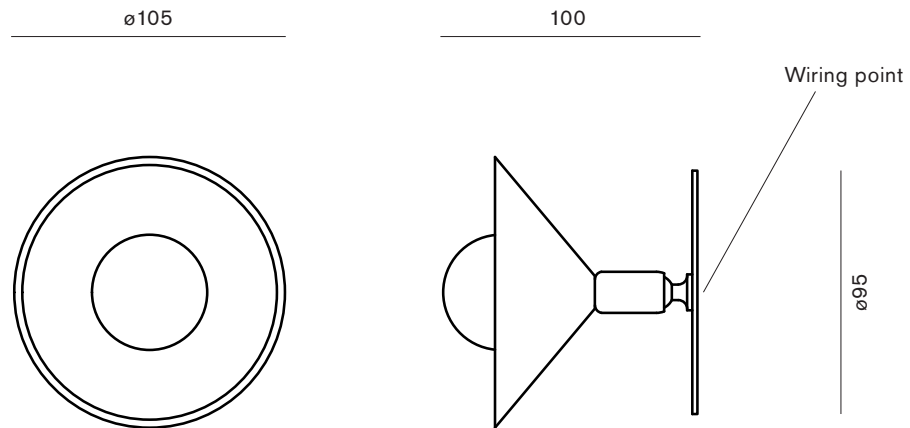

Baby Wall Swing

Material: Brass

Finishes: Polished, Aged, Brushed, Bronzed, Blackened or Plated

Lamp: 12V G4 LED x 1

Weight: approx 0.5kg

12V driver required (110V - 240V)

Each hand finished brass surface is unique and variations may occur.