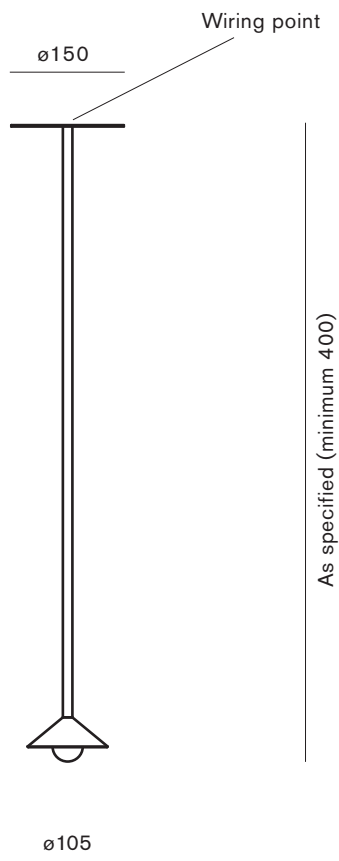

Baby Drop

Material: Brass

Finishes: Polished, Aged, Brushed, Bronzed, Blackened or Plated

Lamp: 12V G4 LED x 1

Weight: approx 1.5kg

12V driver required (110V - 240V)

Each hand finished brass surface is unique and variations may occur.