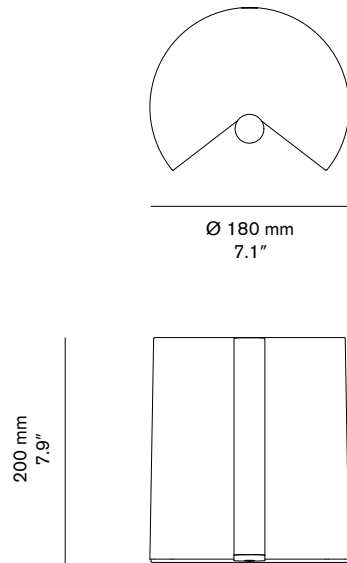

TABLETON SMALL GUNMETAL