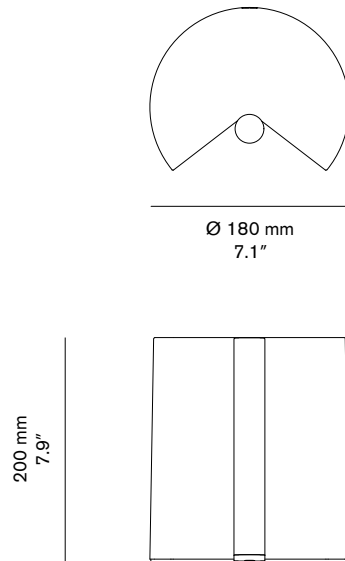

Ø 28 mm / 1.1" Opal glass

Weight

9 kg / 20 lb

AU / EU / UK

Lamp: 12V LED PCB

Specs: 2700K, 6W, 800 lm

Dimming: Yes (in-line dimmer switch)

Plug: 240V (AU, EU or UK compatible)

Ø 28 mm / 1.1" Opal glass

Weight

4.5 kg / 10 lb

AU / EU / UK

Lamp: 12V LED PCB

Specs: 2700K, 6W, 800 lm

Dimming: Yes (in-line dimmer switch)

Plug: 240V (AU, EU or UK compatible)

8 kg / 17.6 lb

AU / EU / UK

Lamp: 12V LED PCB

Specs: 2700K, 3.5W, 500 lm

Dimming: Yes (in-line dimmer switch)

Plug: 240V (AU, EU or UK compatible)

TABLETON SMALL ALUMINIUM

Material

Cast Aluminium

Finishes

Raw (pictured) or Polished

Diffuser

Ø 28 mm / 1.1" Opal glass

Weight

3 kg / 6.6 lb

AU / EU / UK