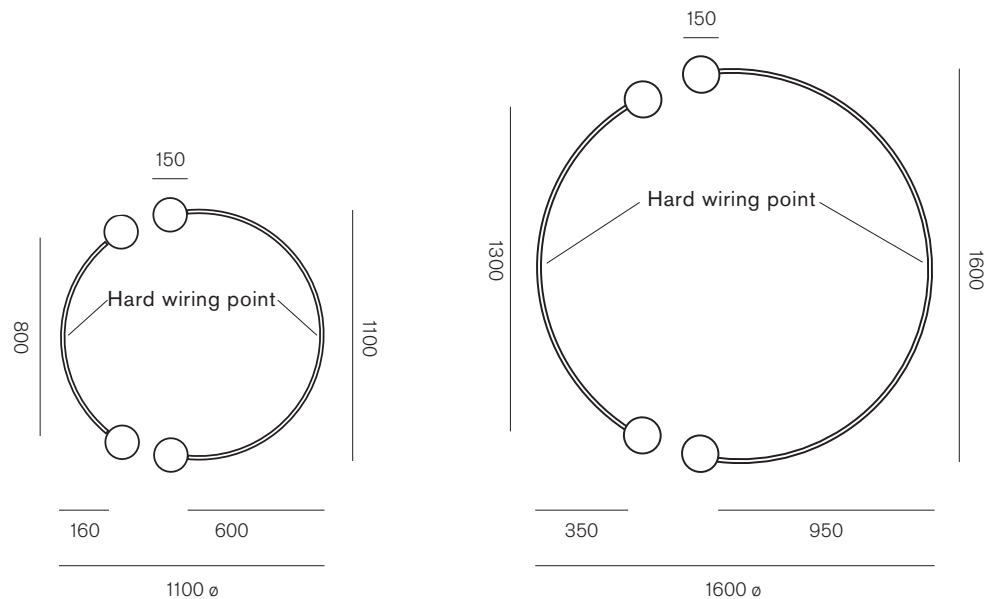

Oddments (Size 1100.S / 1100.L / 1600.S / 1600.L)

Material: Brass
Finishes: Polished, Aged, Brushed, Bronzed, Blackened or Plated
Cord: Black Fabric
Suspension: As specified (minimum 400mm)
Lamp: G9 LED (110V - 240V) or G4 LED (12V)
Glass Shell: \varnothing 150 mm Opal
Weight: Approx 3kg per fitting

Each hand finished brass surface is unique and variations may occur.