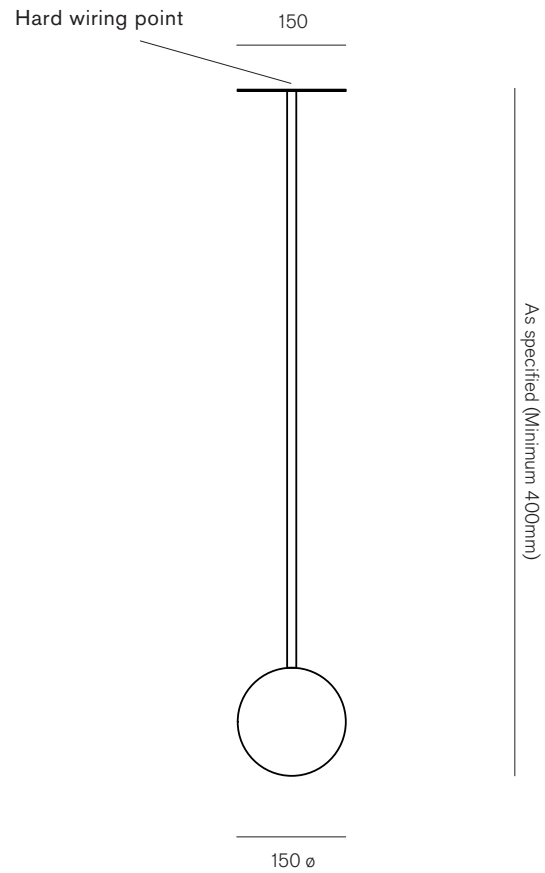

# Oddball

Material: Brass  
Finishes: Polished, Aged, Brushed, Bronzed, Blackened or Plated  
Suspension: As specified (minimum 400mm)  
Lamp: G9 LED (110V - 240V) or G4 LED (12V)  
Glass Shell: ø150 mm Opal  
Weight: Approx 1.5kg

Each hand finished brass surface is unique and variations may occur.