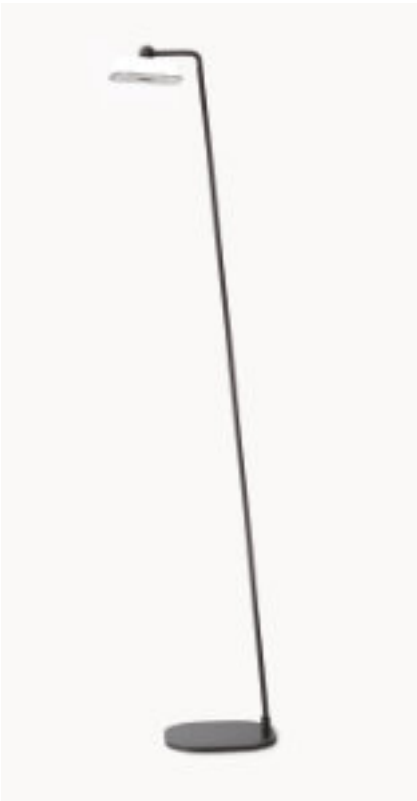

FLOOR

900838078

900838070

9027

9046

FLAI MODULE

Battery portable and rechargeable lamp with different accessories.

Painted ABS structure, available in white or black colour and black liquid painted accessories.

“central” table support available also in white.

Suitable for outdoor but also indoor use thanks to its minimal and modern style.

Silkscreened Polycarbonate UV resistant.

Diffused light emission, 3 level dimmable using the Touch button.

2700K

4W

255lm

battery

900838002

900838008

9043

9031