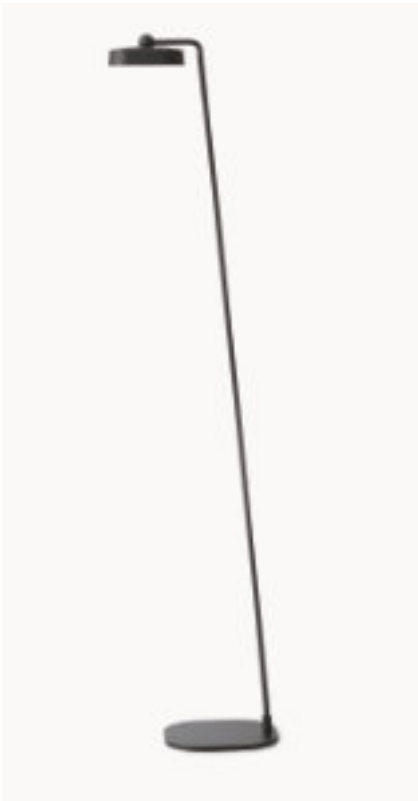

FLOOR

900838078

900838070

9027

9046

FLAI MODULE

Battery portable and rechargeable lamp with different accessories.

Painted ABS structure, available in white or black colour and black liquid painted accessories.

“central” table support available also in white.

Suitable for outdoor but also indoor use thanks to its minimal and modern style.

Silkscreened Polycarbonate UV resistant.

Diffused light emission, 3 level dimmable using the Touch button.

2700K

4W

255lm

battery

900838002

900838008

9043

9031