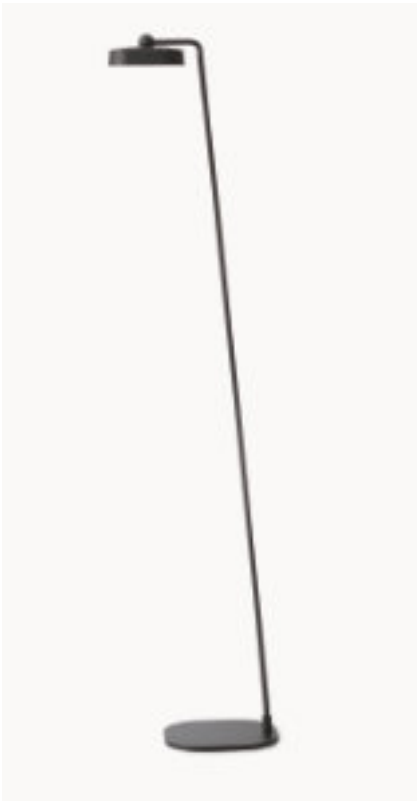

FLAI is a versatile, free and portable light. FLAI does not lead to the discovery of a place but to the re-discovery of a space.

CENTRAL

900838018

900838012

DESK

900838028

900838020

LANTERN

SUSPENSION

900838068

900838060

FLOOR

900838078

900838070

9027

9046

FLAI MODULE

Battery portable and rechargeable lamp with different accessories.

Painted ABS structure, available in white or black colour and black liquid painted accessories.

“central” table support available also in white.

Suitable for outdoor but also indoor use thanks to its minimal and modern style.

Silkscreened Polycarbonate UV resistant.

Diffused light emission, 3 level dimmable using the Touch button.

4W 2700K Mid Power Led equipped.