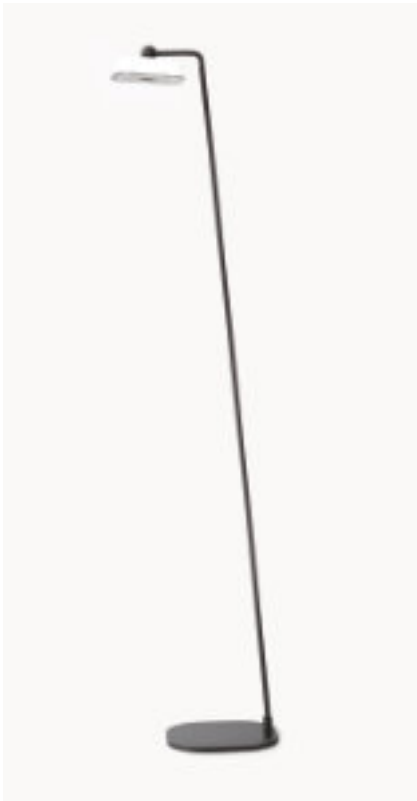

FLAI is a versatile, free and portable light. FLAI does not lead to the discovery of a place but to the re-discovery of a space.

CENTRAL

900838018

900838012

DESK

900838028

900838020

LANTERN

SUSPENSION

900838068

900838060

FLOOR

900838078

900838070

9027

9046

FLAI MODULE

Battery portable and rechargeable lamp with different accessories.

Painted ABS structure, available in white or black colour and black liquid painted accessories.

“central” table support available also in white.

Suitable for outdoor but also indoor use thanks to its minimal and modern style.

Silkscreened Polycarbonate UV resistant.

Diffused light emission, 3 level dimmable using the Touch button.

4W 2700K Mid Power Led equipped.