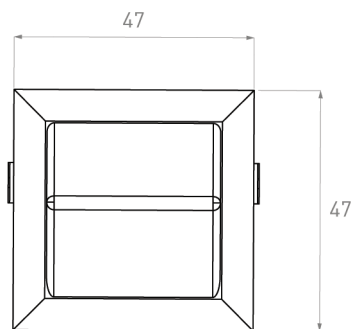

W100.IP Cube LED Wall Light

Datasheet

TRU-COLOUR®

Product codes

Unit:	Series:	Colour temp.:	Beam angle (°):	Colour:	Driver:	Version:
W100.IP	CB	2.7K (2700K) (Special Order) 3K (3000K)	DF (Diffused)	W (White) B (Black) BRO (Bronze) (RAL8025)	PHASE (PHASE) DALI (DALI) ZIGBEE (ZIGBEE)	1.0

Dimensions (mm)

Front view

Side view

Hole Cutout

Photometrics

Source lumen output: 110lm
Delivered lumen: 80lm
Efficacy: 78lm/W, 80lm/W
Colour temp.: 2700K, 3000K
Beam angle: DF
CRI: >98
Standard deviation of colour matching (SDCM): 2 Macadam steps