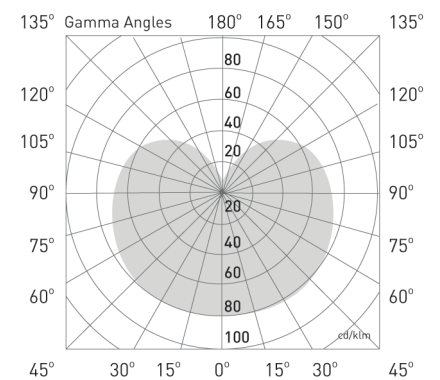

W100.IP Cube LED Wall Light

Datasheet

TRU-COLOUR®

Product codes

Unit:	Series:	Colour temp.:	Beam angle (°):	Colour:	Driver:	Version:
W100.IP	CB	2.7K (2700K) (Special Order) 3K (3000K)	DF (Diffused)	W (White) B (Black) BRO (Bronze) (RAL8025)	PHASE (PHASE) DALI (DALI) ZIGBEE (ZIGBEE)	1.0

Dimensions (mm)

Front view

Side view

Hole Cutout

Photometrics

Source lumen output: 110lm
Delivered lumen: 80lm
Efficacy: 78lm/W, 80lm/W
Colour temp.: 2700K, 3000K
Beam angle: DF
CRI: >98
Standard deviation of colour matching (SDCM): 2 Macadam steps