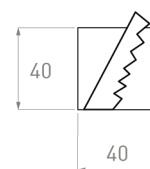

Dimensions (mm)

Front view

Side view

Hole Cutout

Photometrics

Source lumen output: 110lm
Delivered lumen: 80lm
Efficacy: 78lm/W, 80lm/W
Colour temp.: 2700K, 3000K
Beam angle: DF
CRI: >98
Standard deviation of colour matching (SDCM): 2 Macadam steps