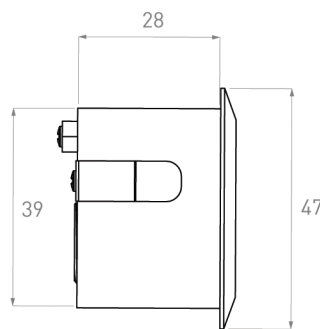

W100.IP Cube LED Wall Light

Datasheet

TRU-COLOUR®

Product codes

Unit:	Series:	Colour temp.:	Beam angle (°):	Colour:	Driver:	Version:
W100.IP	CB	2.7K (2700K) (Special Order) 3K (3000K)	DF (Diffused)	W (White) B (Black) BRO (Bronze) (RAL8025)	PHASE (PHASE) DALI (DALI) ZIGBEE (ZIGBEE)	1.0

Dimensions (mm)

Front view

Side view

Hole Cutout

Photometrics

Source lumen output: 110lm
Delivered lumen: 80lm
Efficacy: 78lm/W, 80lm/W
Colour temp.: 2700K, 3000K
Beam angle: DF
CRI: >98
Standard deviation of colour matching (SDCM): 2 Macadam steps