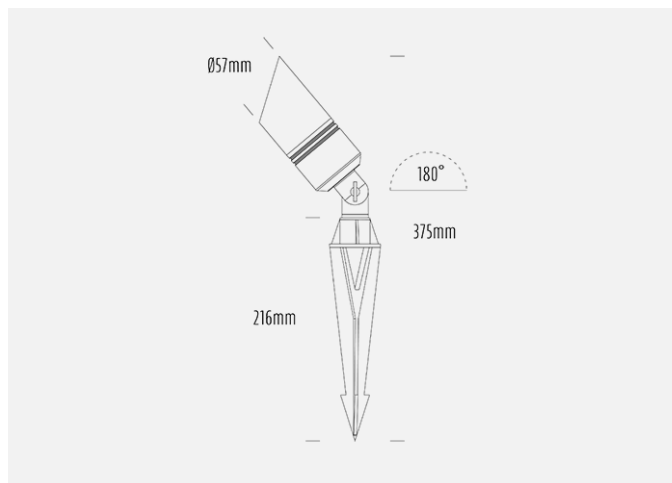

## SPECIFICATIONS

Product Code	TLI-400
Construction Material	Solid Cast Brass
Cable	500mm Fig 8 cable
IP Rating	IP65
Warranty	5 Year
Additional	MR16 LED Drop In Lamp