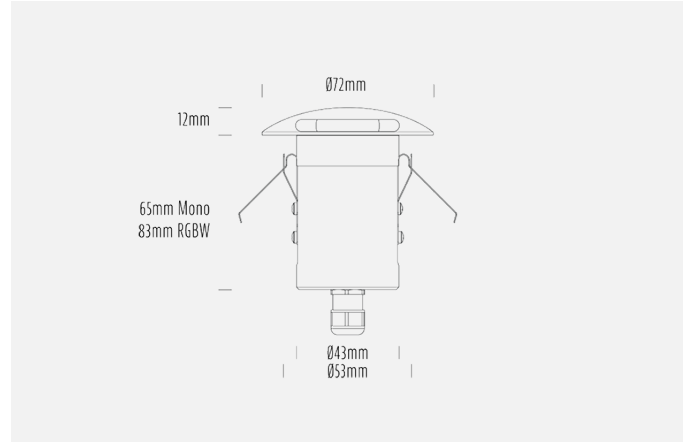

TLI - R163

Grazing Light

INTRODUCTION

The TLI-163 is a compact, stylish recessed grazing light with 90° spread.

SPECIFICATIONS

Product Code	TLI- 163
Construction Material	CNC Machined Aluminium
Cable	900mm 2-Core Silicone / PTFE Cable
IP Rating	IP67
Warranty	7 Year

CONFIGURED OPTIONS

Variant Code	-163
Body Colour	A2 - Black
Control Gear	12~24V AC / 24V DC
Rated Power	2W
CCT / Colour	3000K
Optical	DF
CRI	90
Dimming	3-Wire 10V PWM