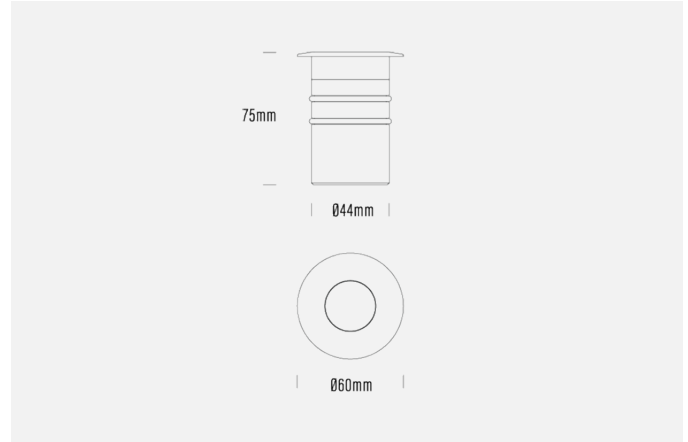

### INTRODUCTION

The I154 features a deeply recessed light source for increased glare control and discrete illumination. Perfect for uplighting where glare control is a priority.

### SPECIFICATIONS

Product Code	I154
Family	Lumena
Construction Material	CNC Machined Aluminium
Cable	3-Core Anti-Siphon Cable
IP Rating	IP65
Warranty	7 Year Aqualux Warranty

### CONFIGURED OPTIONS

Variant Code	I154
Body Colour	A2 - Black
Control Gear	24V DC 3-Wire
Rated Power	4W
Nominal Lumens	300 lm
CCT / Colour	3000K
Optical	30
CRI	90
Dimming	3-wire PWM 10V Dimming