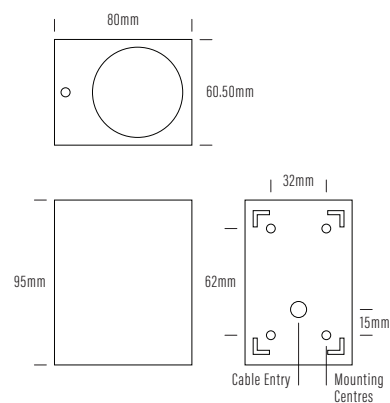

TLI - 600

Product Code	TLI - 600
Construction Material	Cast Aluminium & Powder Coat
Cable	Terminal Block
IP Rating	IP54
Warranty	3 Year
Body Colour	Black / White
Control Gear	24V DC / 240V
Rated Power	7W
Nominal Lumens	615 lm
CCT / Colour	3000K / 700mA
Optical	70°
CRI	80
Dimming	PWM 10V Dimming / No Dimming 240V

Introduction

A simple prism shaped wall light with a single light output which can be faced down or up.