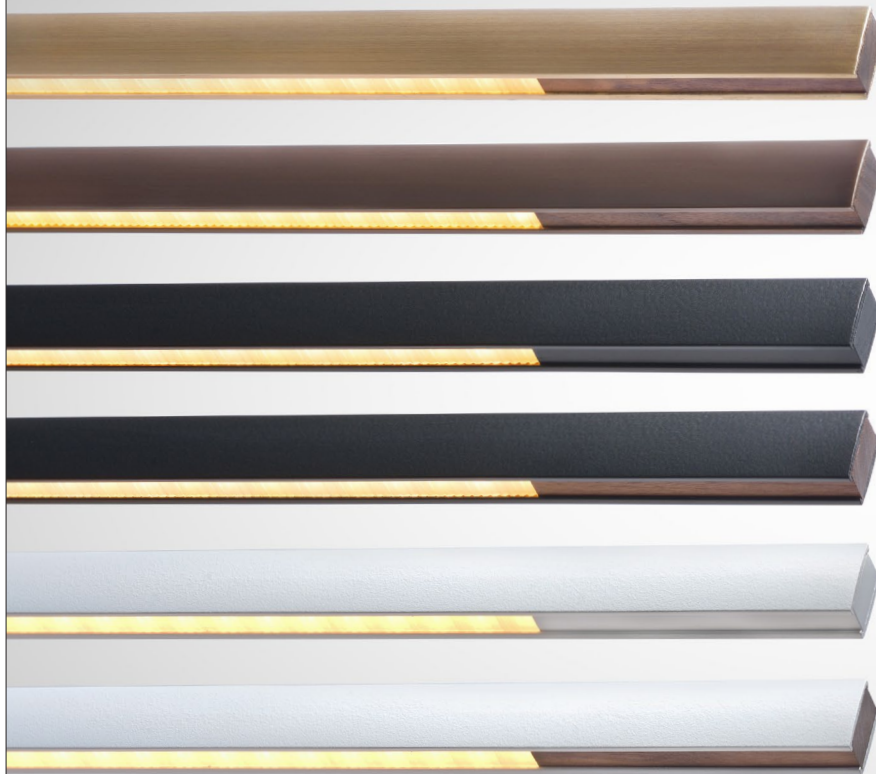

## FINISH SELECTION

*Satin Brass\* & Walnut*

*Patina Brass\* & Walnut*

*Black*

*Black & Walnut*

*White*

*White & Walnut*

*\* hand waxed brass finishes are intended to change over time*