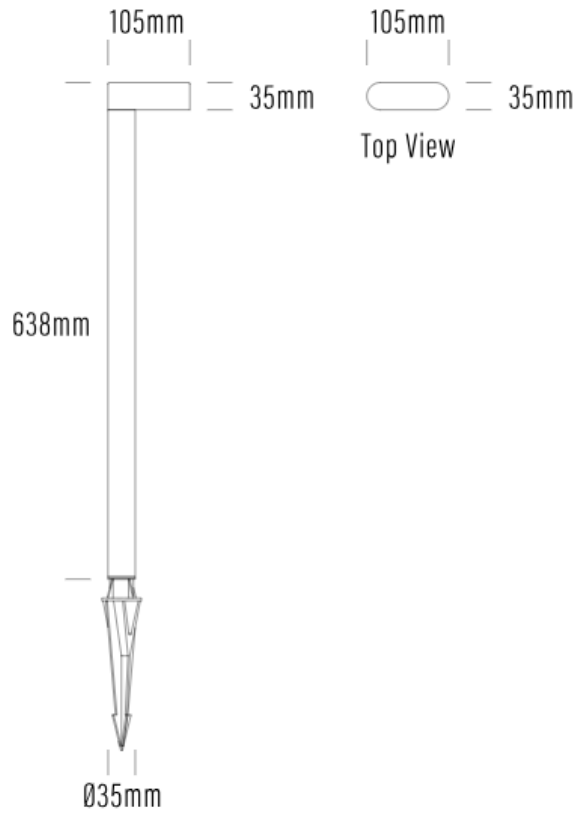

Path Light

TLI-P120

TECHNICAL

Product Code TLI-P120 **Function** Fixed Pathlight **Construction** Aluminium + Powder Coat

Electrical SELV 12 ~ 24V AC / 24V DC **IP Rating** IP67 **Warranty** 5 Year Warranty

Finish	Control Gear	Light Source	Optical	Cable
Medium Bronze	12~24V AC / 24V DC Dimming: 3-Wire PWM	4W / 300lm 3000K / 300mA	Diffuse (Frosted)	QuickConnect
Matt Black	24V DC RGBW Dimming: 4CH	7W / 550lm 3000K / 550mA		
Venerable Silver	24VAC Triac Dimmable Dimming: Yes, TRIAC Primary Side	4W / 300lm 2700K / 300mA		
Satin Chrome		7W / 550lm 2700K / 550mA		
		4W / 320lm 5700K / 300mA		
		7W / 600lm 5700K / 550mA		
		10W / 555lm RGB+3000K		