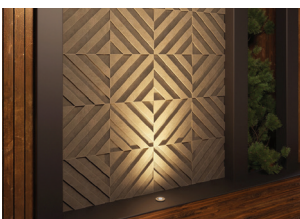

Recessed

TLI-I155

TECHNICAL

Product Code TLI-I155 Function Recessed Construction CNC Machined / 6061

Electrical SELV 12 ~ 24V AC / 24V DC IP Rating IP67 Warranty 5 Year Warranty

Finish	Control Gear	Light Source	Optical	Cable
Medium Bronze	12~24V AC / 24V DC Dimming: 3-Wire PWM	4W / 300lm 3000K / 300mA	Narrow (10°)	QuickConnect
Matt Black	24V DC RGBW Dimming: 4CH Low-Side PWM	7W / 550lm 3000K / 550mA	Medium (25°)	
Venerable Silver	24VAC Triac Dimmable Dimming: Yes, TRIAC Primary Side	4W / 300lm 2700K / 300mA	Wide (40°)	
Satin Chrome		7W / 550lm 2700K / 550mA	Wall Washer / Cut off	
		4W / 320lm 5700K / 300mA		
		7W / 600lm 5700K / 550mA		
		7W / 280lm Red / 630mA		
		7W / 160lm Blue / 470mA		
		7W / 420lm Green / 530mA		
		7W / 320lm Amber / 585mA		
		10W / 555lm RGB + 3000K		