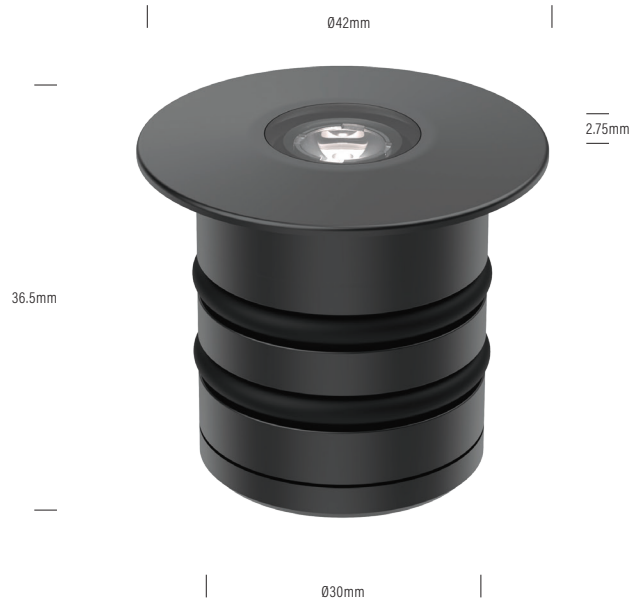

Recessed

TLI-I152

TECHNICAL

Product Code TLI-I152 **Function** Recessed Upright **Construction** CNC Machined 6061 or Solid Brass

Electrical SELV 12 ~ 24V AC / 24V DC **IP Rating** IP67 **Warranty** 5 Year Warranty

OPTIONS

BODY	CONTROL GEAR	LIGHT SOURCES	OPTICAL	CABLE
<ul style="list-style-type: none"> A2 - Black Aluminium 6000 Series A3 - Bronze Aluminium 6000 Series A4 - Basalt Aluminium 6000 Series B1 - Brushed Chrome Brass B2 - Black Brass B3 - Aged Brass Brass B5 - Brushed Copper Brass B6 - Natural Waxed Brass A8 - White Aluminium 6000 Series 	<p>24V DC 3-Wire Dimming: 3-wire PWM 10V Dimming</p>	<ul style="list-style-type: none"> 2W / 150lm 2700K 2W / 150lm 3000k 2W / 150lm 5700k 	<ul style="list-style-type: none"> Wide (60°) 50 Flood (70°) 70 Medium (30°) 30 Narrow (15°) 15 	<p>Q AqualuxPLUS QuickConnect</p>