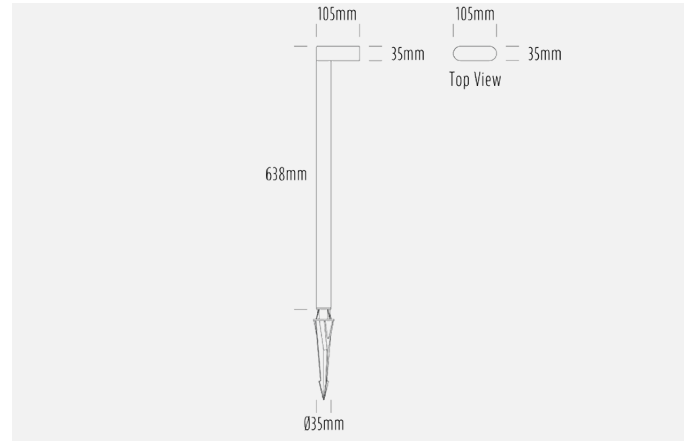

TLI-P120

Spike pathlight

INTRODUCTION

The AQL-120 is a minimalist offset path light, with an integrated LED and diffuse glass cover for spreading light evenly and smoothly across a pathway.

SPECIFICATIONS

Product Code	TLI-P120
Family	Lumena
Construction Material	CNC Machined Aluminium
Cable	3-Core Anti-Siphon Cable
IP Rating	IP65
Warranty	7 Year
Additional	For surface mount version add /SM to the end of your code

CONFIGURED OPTIONS

Body Colour	Black
Control Gear	12~24V AC / 24V DC
Rated Power	4W
Nominal Lumens	300 lm
CCT / Colour	2700K
Optical	DF
CRI	90
Other	1m 3-Core Anti-Siphon Cable
Dimming	3-Wire 10V PWM