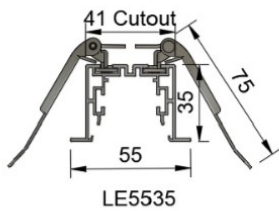

### Product codes

<b>Product name:</b> R55	<b>Length:</b> 2.5M OR CUSTOM	<b>Circuit Wattage:</b> 20W P/M 35W P/M	<b>Colour temp:</b> 3K 4K	<b>Beam angle:</b> 120	<b>Body:</b> Aluminium	<b>Dimming:</b> Non-Dim Phase Dali
		<b>Voltage:</b> 24V DC (Remote Driver)	<b>Finishes</b> Silver or custom powdercoat			

### Dimensions (mm)