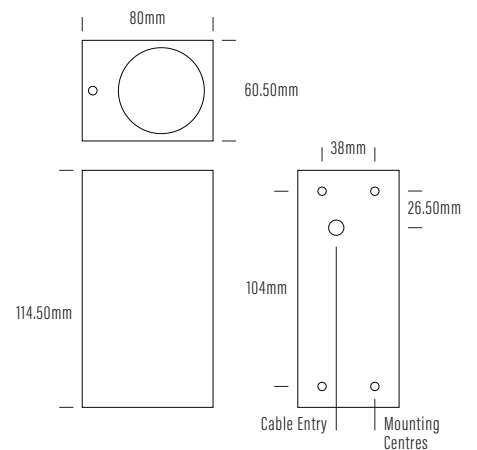

TLI - 601

IP54
INGRESS
PROTECTION

3y
YEARS
WARRANTY

Product Code	TLI - 601
Construction Material	Cast Aluminium & Powder Coat
Cable	Terminal Block
IP Rating	IP54
Warranty	3 Year
Body Colour	Black / White
Control Gear	24V DC / 240V
Rated Power	14W
Nominal Lumens	1230 lm
CCT / Colour	3000K / 700mA
Optical	70°
CRI	80
Dimming	PWM 10V Dimming / No Dimming 240V

Introduction

A simple prism shaped wall light with a single light output which can be faced down or up.