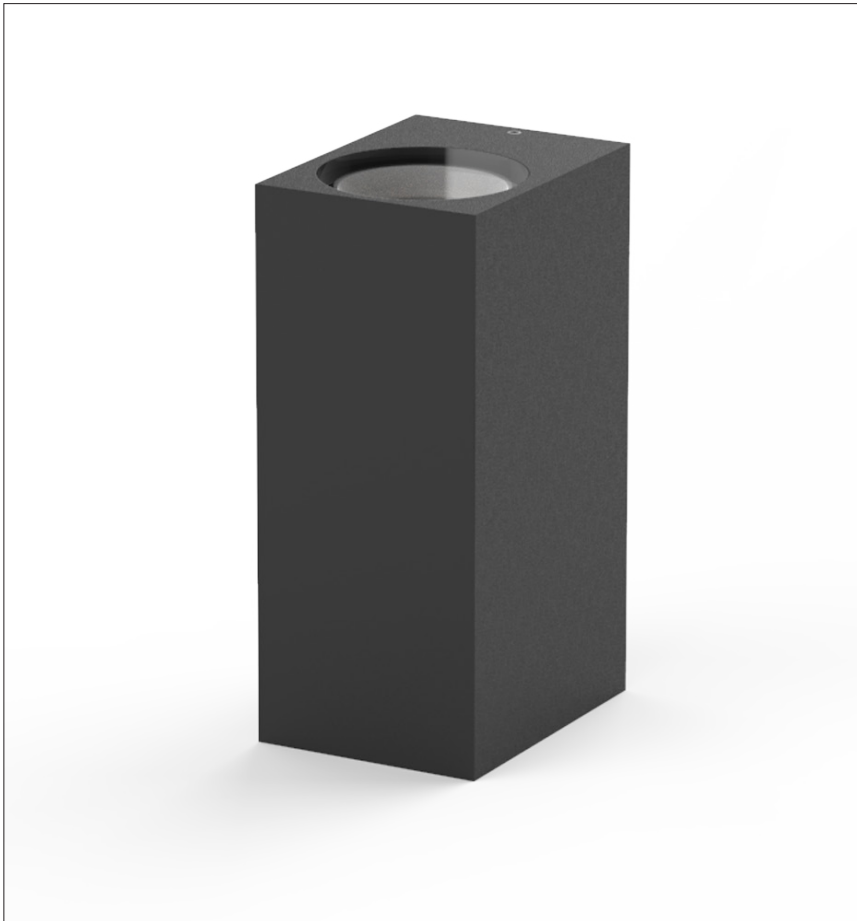

TLI - 601

IP54
INGRESS
PROTECTION

3y
YEARS
WARRANTY

Product Code	TLI - 601
Construction Material	Cast Aluminium & Powder Coat
Cable	Terminal Block
IP Rating	IP54
Warranty	3 Year
Body Colour	Black / White
Control Gear	24V DC / 240V
Rated Power	14W
Nominal Lumens	1230 lm
CCT / Colour	3000K / 700mA
Optical	70°
CRI	80
Dimming	PWM 10V Dimming / No Dimming 240V

Introduction

A simple prism shaped wall light with a single light output which can be faced down or up.